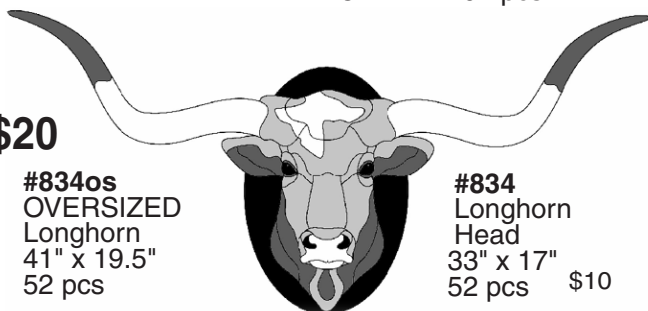

#821 Gambel's Quail
15 x 13 126 pcs

10 x 9
34 pcs

Two in One Pattern

Two in One Pattern

#822 Burrowing Owl
15 x 11 101 pcs

9 x 5
56 pcs

Two in One Pattern

#823 Roadrunner & Scorpion
17.5 x 13.5 88 pcs

#653os **\$20**
Calf Roper
Approx. 218 20 x 26

\$20

#834os
OVERSIZED
Longhorn
41" x 19.5"
52 pcs

#834
Longhorn
Head
33" x 17"
52 pcs \$10

#909
Indian Chief
135 pcs
17 x 22