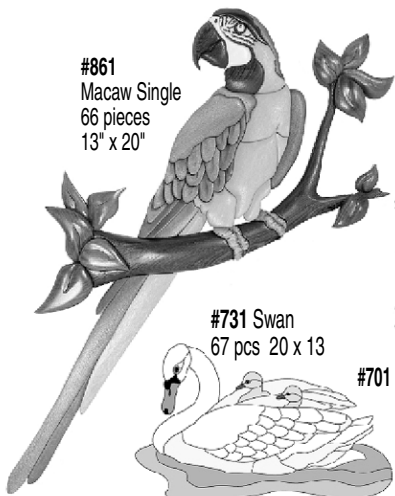

Birds

All patterns are \$10 unless marked differently

#861 Macaw Single
66 pieces
13" x 20"

#731 Swan
67 pcs 20 x 13

#701 Umbrella Cockatoo
68-110 pcs
12 x 20

#702 Conure Parrots
86 pcs 11.5 x 20.5

#703 Turkey Mount
146-218 pcs 23 x 26
can be used with real feathers

#704 Rooster
61-75 pcs 11 x 13.5

#705 Love Birds
65 pcs 11 x 11

#706 Blue Jay
89 pcs 10.5 x 10

#707 Sitting Eagle
57 pcs 13 x 18.5

#708 Chickadees
48 pcs 7 x 9

#709 Toucan
30 pcs 14 x 15

#710 Red-tailed Hawk
79 pcs 16 x 14

#322 Cardinal Wreath
55 pcs 16 x 16

3 Part Penguin Parade Pattern!

Buy all three parts and put together for a Large Intarsia (47" x 15")

#725 Canvasback
17 x 12 83 pcs

#726 Pintail
15 x 10 50 pcs

#857 Penguin w/ Scarf
11.5 x 17 36 Pc.